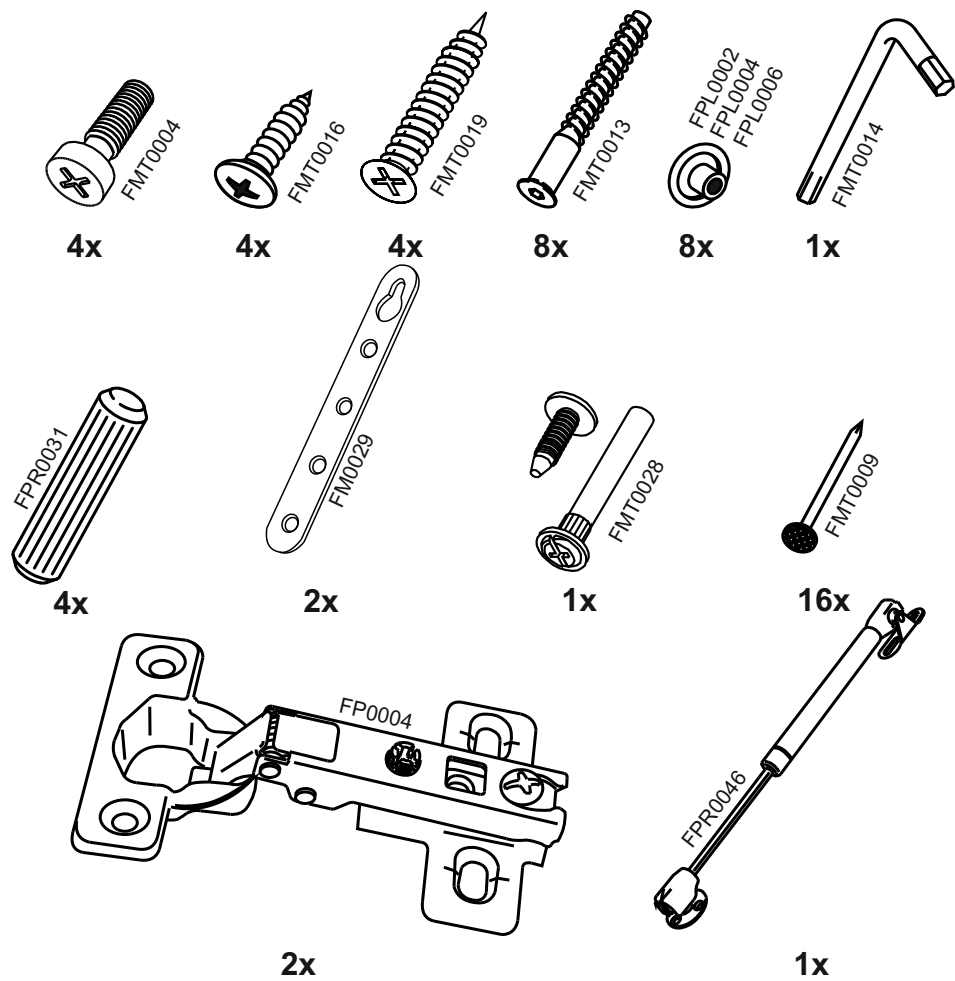

In furniture KIT, there may be changes, not specified in this manual, which don't deteriorate the quality of the produkt.

5

VG500

15

No	code	a*b	x
1	VG500.01	358*298	2
2	VG500.02	468*298	1
3	VG500.03	468*298	1
4	VG500.04	496*355	1