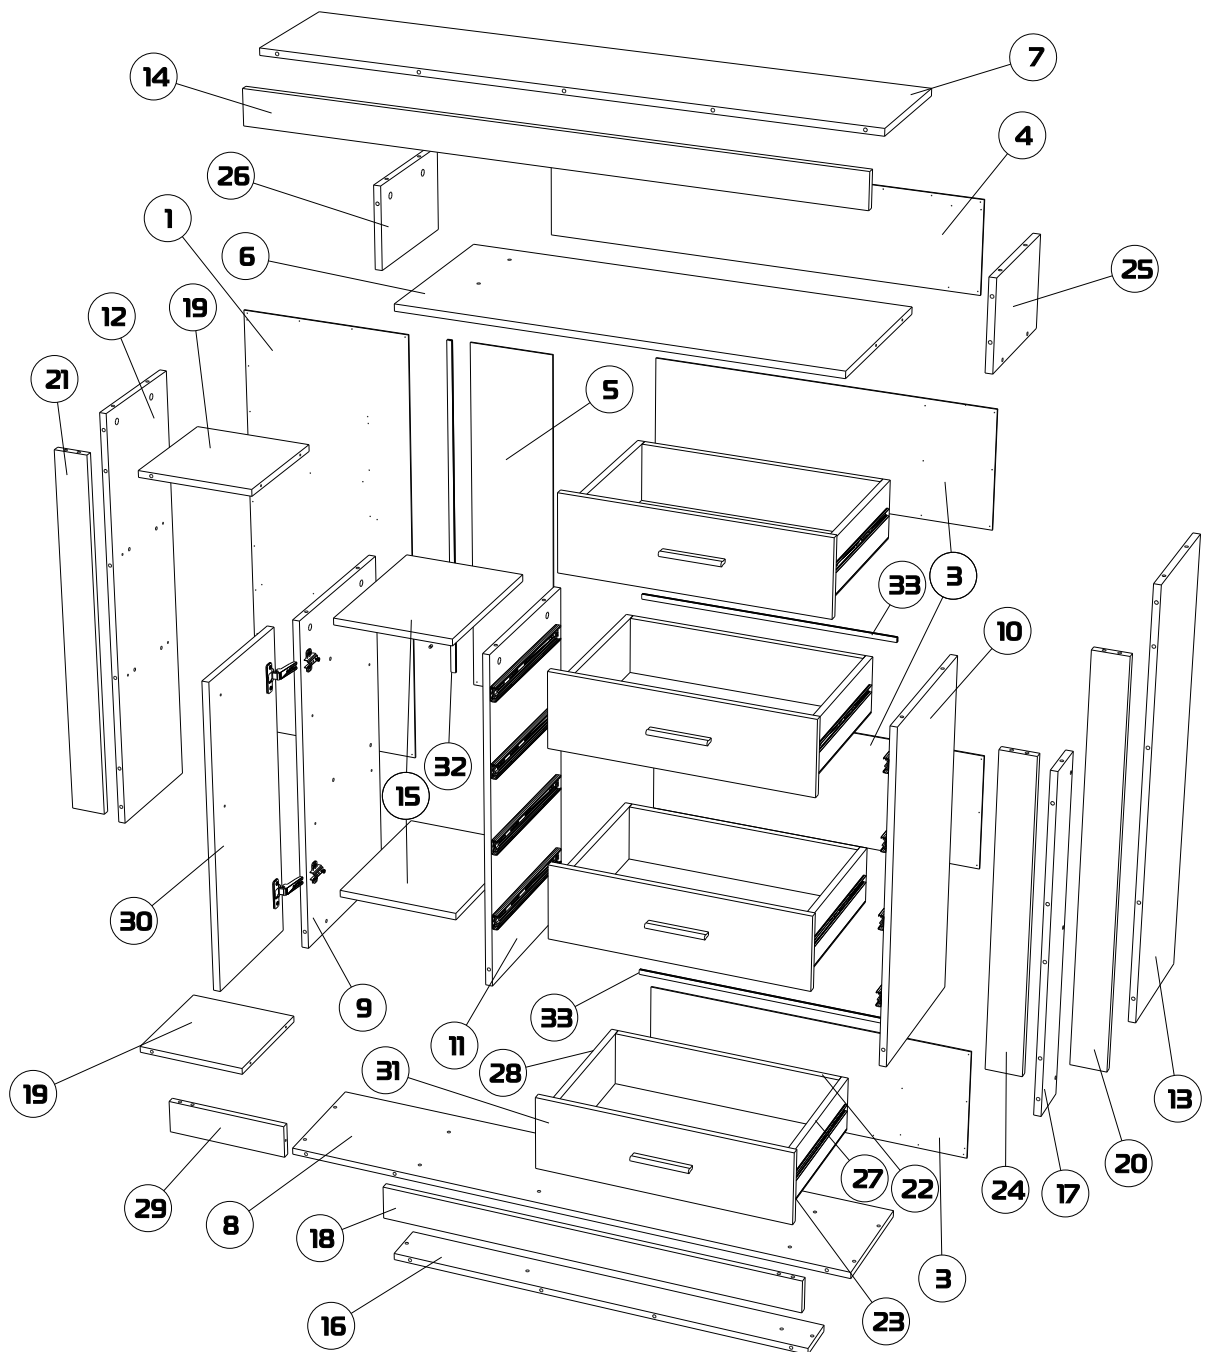

ΜΟΝΤΑΝΑ ΚΟΜΟΔ

MONTANA KOMOD

30-45 min

①	1020x399x3	x1	⑫	991x280x16	x1	⑳	944x80x16	x1
②	563x370x3	x4	⑬	991x280x16	x1	㉑	864x80x16	x1
③	271x761x3	x3	⑭	1360x80x16	x1	㉒	531x128x16	x4
④	206x956x3	x1	⑮	278x370x16	x2	㉓	728x80x16	x1
⑤	815x194x3	x1	⑯	988x100x16	x1	㉔	201x280x16	x1
⑥	989x400x16	x1	⑰	791x101x16	x1	㉕	184x280x16	x1
⑦	1360x280x16	x1	⑱	275x280x16	x2	㉖	370x128x16	x4
⑧	1360x280x16	x1	㉒	990x80x16	x1	㉗	370x128x16	x4
⑨	791x380x16	x1	㉓	990x80x16	x1	㉘	292x80x16	x1
⑩	791x380x16	x1	㉔	791x101x16	x1	㉙	721x300x16	x1
⑪	791x380x16	x1	㉕	531x128x16	x4	㉚	599x178x16	x4
			㉖	370x128x16	x4			
			㉗	370x128x16	x4			
			㉘	292x80x16	x1			
			㉙	721x300x16	x1			
			㉚	599x178x16	x4			

1:1

1:2.5

1

2

3

4

6

5

13

14

15

16

12

19

20

21