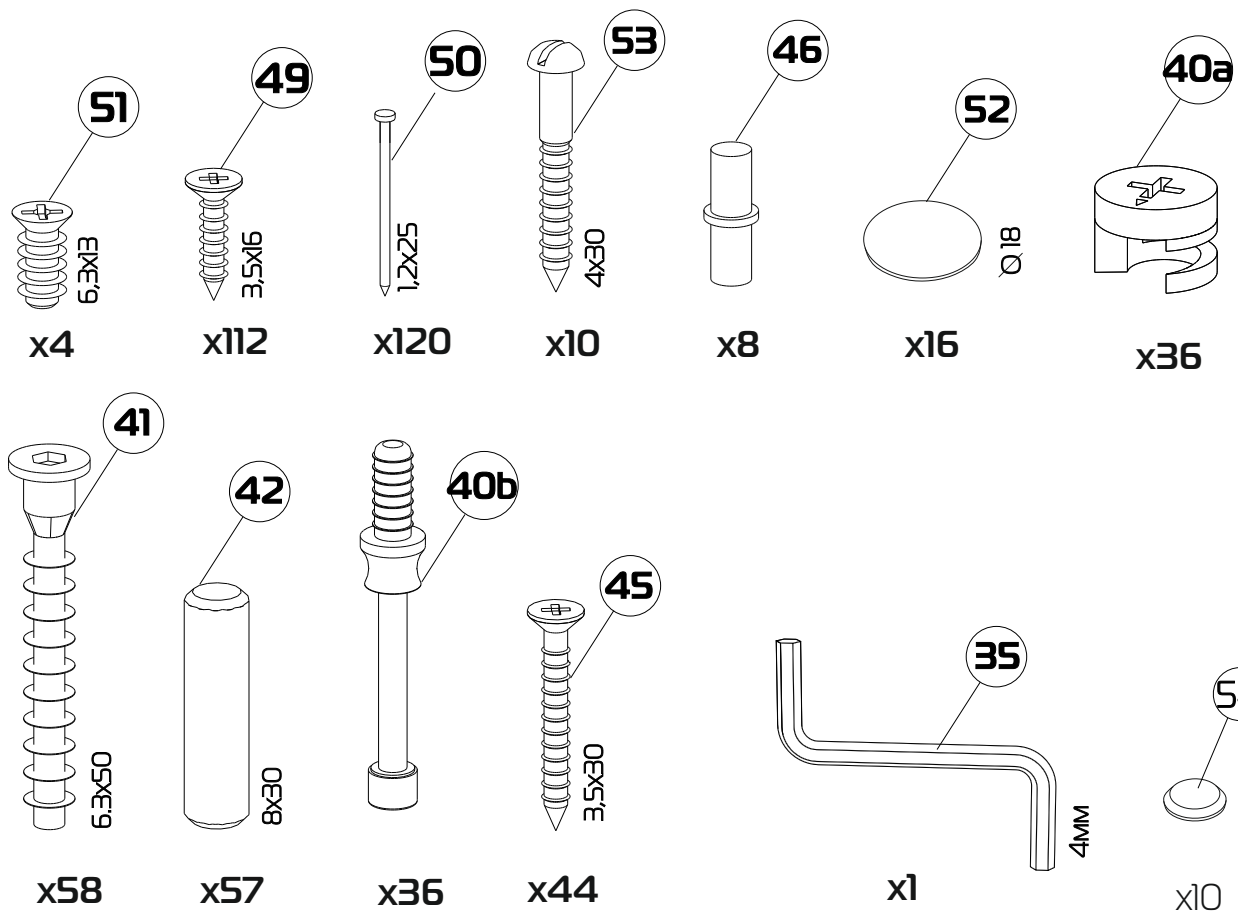

ΜΟΝΤΑΝΑ ΚΟΜΟΔ

MONTANA KOMOD

30-45 min

①	1020x399x3	x1	⑫	991x280x16	x1	⑳	944x80x16	x1
②	563x370x3	x4	⑬	991x280x16	x1	㉑	864x80x16	x1
③	271x761x3	x3	⑭	1360x80x16	x1	㉒	531x128x16	x4
④	206x956x3	x1	⑮	278x370x16	x2	㉓	728x80x16	x1
⑤	815x194x3	x1	⑯	988x100x16	x1	㉔	201x280x16	x1
⑥	989x400x16	x1	⑰	791x101x16	x1	㉕	184x280x16	x1
⑦	1360x280x16	x1	⑱	275x280x16	x2	㉖	370x128x16	x4
⑧	1360x280x16	x1	㉒	990x80x16	x1	㉗	370x128x16	x4
⑨	791x380x16	x1	㉓	990x80x16	x1	㉘	292x80x16	x1
⑩	791x380x16	x1	㉔	791x101x16	x1	㉙	721x300x16	x1
⑪	791x380x16	x1	㉕	531x128x16	x4	㉚	599x178x16	x4
			㉖	370x128x16	x4			
			㉗	370x128x16	x4			
			㉘	292x80x16	x1			
			㉙	721x300x16	x1			
			㉚	599x178x16	x4			

1:1

1:2.5

1

2

3

4

6

5

6

7

8

9

10

11

12

10

13

14

15

16

12

19

20

21