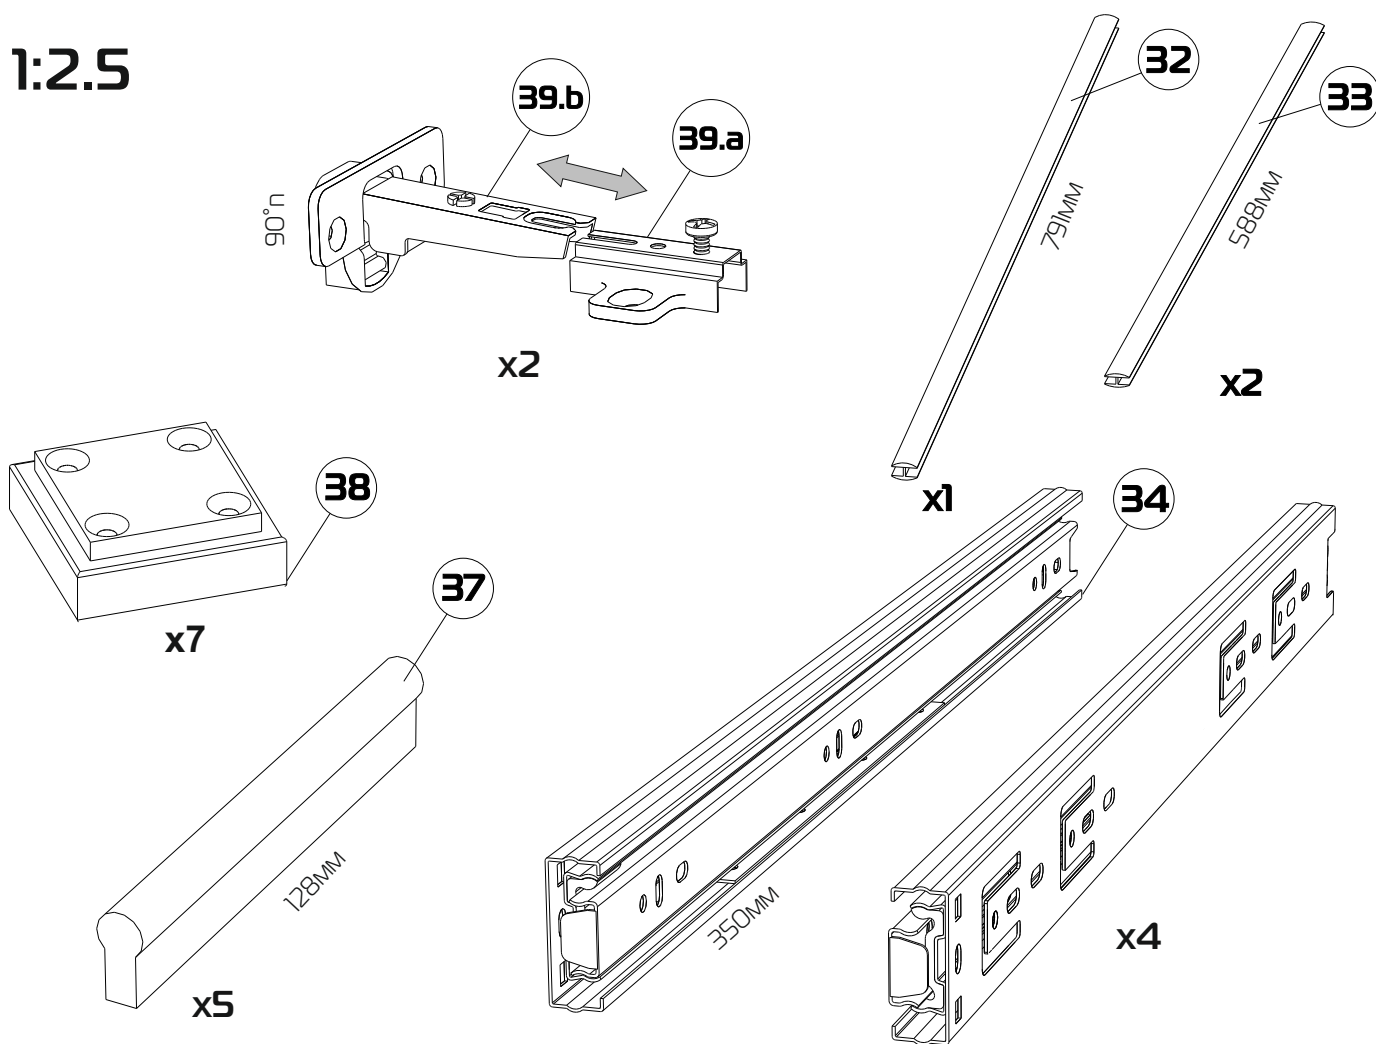

ΜΟΝΤΑΝΑ ΚΟΜΟΔ

MONTANA KOMOD

30-45 min

①	1020x399x3	x1	⑫	991x280x16	x1	⑳	944x80x16	x1
②	563x370x3	x4	⑬	991x280x16	x1	㉑	864x80x16	x1
③	271x761x3	x3	⑭	1360x80x16	x1	㉒	531x128x16	x4
④	206x956x3	x1	⑮	278x370x16	x2	㉓	728x80x16	x1
⑤	815x194x3	x1	⑯	988x100x16	x1	㉔	201x280x16	x1
⑥	989x400x16	x1	⑰	791x101x16	x1	㉕	184x280x16	x1
⑦	1360x280x16	x1	⑱	275x280x16	x2	㉖	370x128x16	x4
⑧	1360x280x16	x1	㉒	990x80x16	x1	㉗	370x128x16	x4
⑨	791x380x16	x1	㉓	990x80x16	x1	㉘	292x80x16	x1
⑩	791x380x16	x1	㉔	791x101x16	x1	㉙	721x300x16	x1
⑪	791x380x16	x1	㉕	531x128x16	x4	㉚	599x178x16	x4
			㉖	370x128x16	x4			
			㉗	370x128x16	x4			
			㉘	292x80x16	x1			
			㉙	721x300x16	x1			
			㉚	599x178x16	x4			

1:1

1:2.5

1

2

3

4

6

5