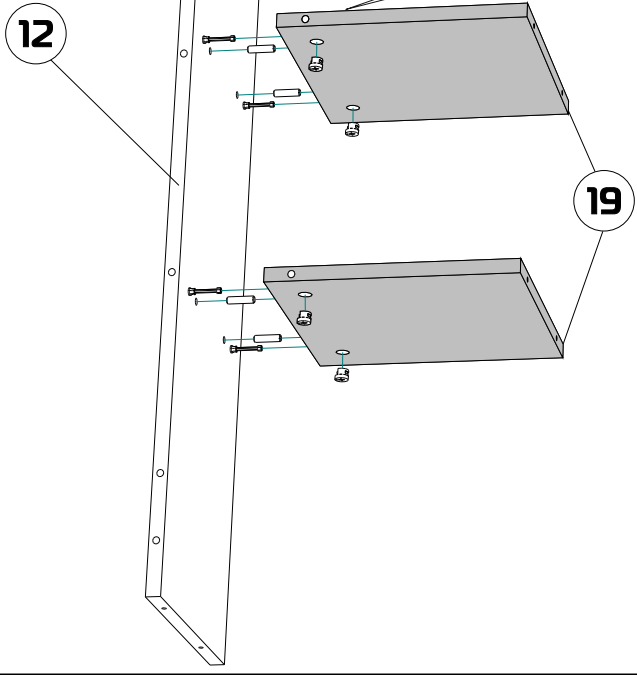

ΜΟΝΤΑΝΑ ΚΟΜΟΔ

MONTANA KOMOD

30-45 min

①	1020x399x3	x1	⑫	991x280x16	x1	⑳	944x80x16	x1
②	563x370x3	x4	⑬	991x280x16	x1	㉑	864x80x16	x1
③	271x761x3	x3	⑭	1360x80x16	x1	㉒	531x128x16	x4
④	206x956x3	x1	⑮	278x370x16	x2	㉓	728x80x16	x1
⑤	815x194x3	x1	⑯	988x100x16	x1	㉔	201x280x16	x1
⑥	989x400x16	x1	⑰	791x101x16	x1	㉕	184x280x16	x1
⑦	1360x280x16	x1	⑱	275x280x16	x2	㉖	370x128x16	x4
⑧	1360x280x16	x1	㉒	990x80x16	x1	㉗	370x128x16	x4
⑨	791x380x16	x1	㉓	990x80x16	x1	㉘	292x80x16	x1
⑩	791x380x16	x1	㉔	791x101x16	x1	㉙	721x300x16	x1
⑪	791x380x16	x1	㉕	531x128x16	x4	㉚	599x178x16	x4
			㉖	370x128x16	x4			
			㉗	370x128x16	x4			
			㉘	292x80x16	x1			
			㉙	721x300x16	x1			
			㉚	599x178x16	x4			

1:1

1:2.5

1

2

3

4

6

5