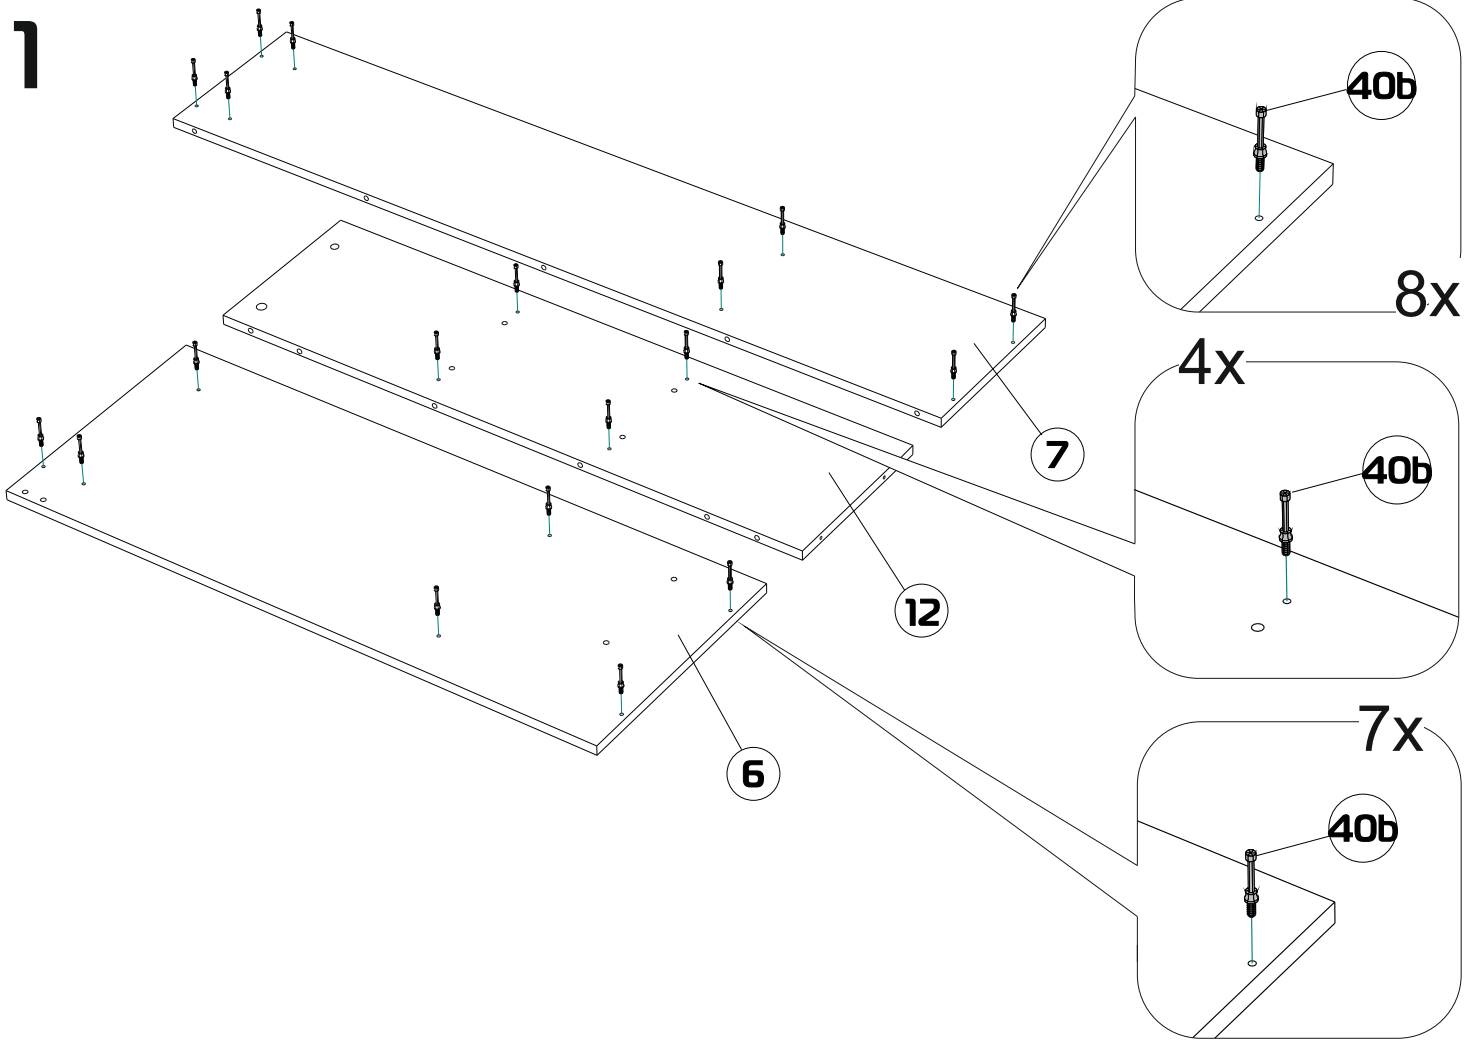

ΜΟΝΤΑΝΑ ΚΟΜΟΔ

MONTANA KOMOD

30-45 min

①	1020x399x3	x1	⑫	991x280x16	x1	⑳	944x80x16	x1
②	563x370x3	x4	⑬	991x280x16	x1	㉑	864x80x16	x1
③	271x761x3	x3	⑭	1360x80x16	x1	㉒	531x128x16	x4
④	206x956x3	x1	⑮	278x370x16	x2	㉓	728x80x16	x1
⑤	815x194x3	x1	⑯	988x100x16	x1	㉔	201x280x16	x1
⑥	989x400x16	x1	⑰	791x101x16	x1	㉕	184x280x16	x1
⑦	1360x280x16	x1	⑱	275x280x16	x2	㉖	370x128x16	x4
⑧	1360x280x16	x1	㉒	990x80x16	x1	㉗	370x128x16	x4
⑨	791x380x16	x1	㉓	990x80x16	x1	㉘	292x80x16	x1
⑩	791x380x16	x1	㉔	791x101x16	x1	㉙	721x300x16	x1
⑪	791x380x16	x1	㉕	531x128x16	x4	㉚	599x178x16	x4
			㉖	370x128x16	x4			
			㉗	370x128x16	x4			
			㉘	292x80x16	x1			
			㉙	721x300x16	x1			
			㉚	599x178x16	x4			

1:1

1:2.5

1

2

3

4

6

5